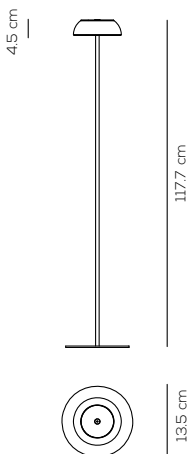

## PT FLOAT

kg 1,8 m<sup>3</sup> 0,01

FLOAT INDOOR & OUTDOOR / floor lamp / wall lamp / suspension lamp / for installation on bottles

Type	Article	Colours / Finish	Source
PT	FLOATX	BC white / BC white	LED 3,5W - diffused beam 2700K
		LA laguna aqua / BC white	
		NE black / NE black	
		GE concrete - greige / CO concrete - greige	
		MD mauve dust / BC white	
		BL blue / BC white<sup>LS</sup>	
		CG concrete green / CO concrete grey<sup>LS</sup>	