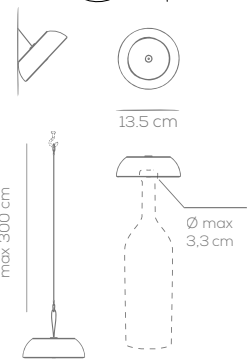

## PT FLOAT

kg 1,8 m<sup>3</sup> 0,01

FLOAT INDOOR & OUTDOOR / floor lamp / wall lamp / suspension lamp / for installation on bottles

Type	Article	Colours / Finish	Source
PT	FLOATX	BC white / BC white	LED 3,5W - diffused beam 2700K
		LA laguna aqua / BC white	
		NE black / NE black	
		GE concrete - greige / CO concrete - greige	
		MD mauve dust / BC white	
		BL blue / BC white<sup>LS</sup>	
		CG concrete green / CO concrete grey<sup>LS</sup>	